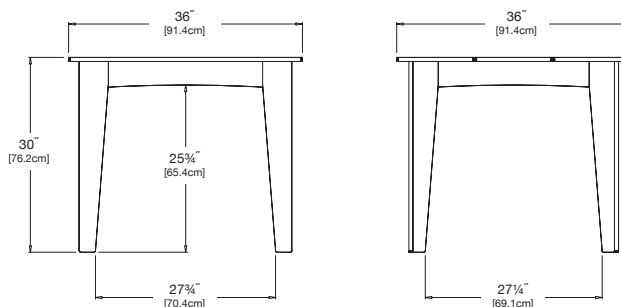

seats 4 = 1 per side

SKU: AL-ST30-(color code)

dimensions:

width: 30" (76.2cm)
depth: 30" (76.2cm)
height: 30" (76.2cm)

weight:

47 lbs (21.3kg)

use with:

alfresco bench 22
or dining chairs

shipping dimensions: 36" x 12" x 6"
shipping weight: 51 lbs (23.1kg)

square table 36

seats 4 = 1 per side

SKU: AL-ST36-(color code)

dimensions:

width: 36" (91.4cm)
depth: 36" (91.4cm)
height: 30" (76.2cm)

weight:

59 lbs (26.8kg)

use with:

alfresco bench 22
or dining chairs

shipping dimensions: 36" x 12" x 6"
shipping weight: 63 lbs (26.8kg)

round table 44

seats 4

SKU: AL-RT44-(color code)

dimensions:

width: 44" (111.8cm)
depth: 44" (111.8cm)
height: 30" (76.2cm)

weight:

57 lbs (25.9kg)

use with:

alfresco bench 22
or dining chairs

shipping dimensions: 48" x 6" x 46"
shipping weight: 77 lbs (34.9kg)