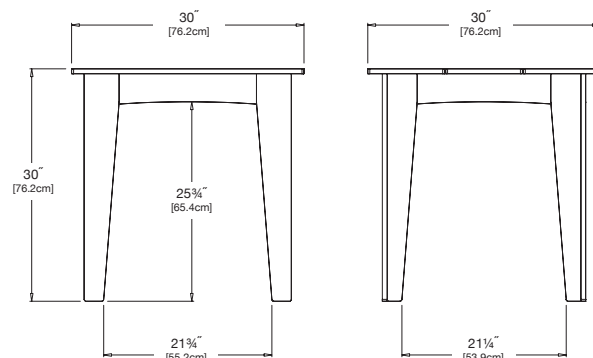

seats 4 = 1 per side

SKU: AL-ST30-(color code)

dimensions:

width: 30" (76.2cm)
depth: 30" (76.2cm)
height: 30" (76.2cm)

weight:

47 lbs (21.3kg)

use with:

alfresco bench 22
or dining chairs

shipping dimensions: 36" x 12" x 6"
shipping weight: 51 lbs (23.1kg)

square table 36

seats 4 = 1 per side

SKU: AL-ST36-(color code)

dimensions:

width: 36" (91.4cm)
depth: 36" (91.4cm)
height: 30" (76.2cm)

weight:

59 lbs (26.8kg)

use with:

alfresco bench 22
or dining chairs

shipping dimensions: 36" x 12" x 6"
shipping weight: 63 lbs (26.8kg)

round table 44

seats 4

SKU: AL-RT44-(color code)

dimensions:

width: 44" (111.8cm)
depth: 44" (111.8cm)
height: 30" (76.2cm)

weight:

57 lbs (25.9kg)

use with:

alfresco bench 22
or dining chairs

shipping dimensions: 48" x 6" x 46"
shipping weight: 77 lbs (34.9kg)