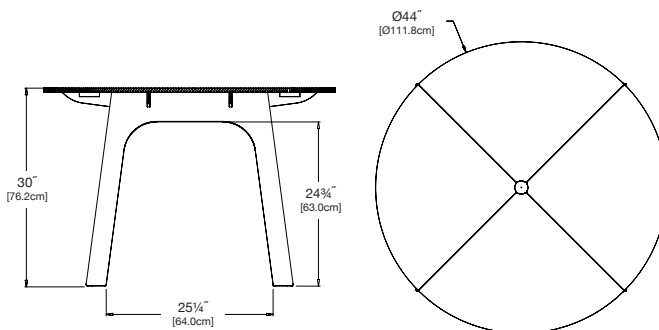

seats 4 = 1 per side

SKU: AL-ST30-(color code)

dimensions:

width: 30" (76.2cm)
depth: 30" (76.2cm)
height: 30" (76.2cm)

weight:

47 lbs (21.3kg)

use with:

alfresco bench 22
or dining chairs

shipping dimensions: 36" x 12" x 6"
shipping weight: 51 lbs (23.1kg)

square table 36

seats 4 = 1 per side

SKU: AL-ST36-(color code)

dimensions:

width: 36" (91.4cm)
depth: 36" (91.4cm)
height: 30" (76.2cm)

weight:

59 lbs (26.8kg)

use with:

alfresco bench 22
or dining chairs

shipping dimensions: 36" x 12" x 6"
shipping weight: 63 lbs (26.8kg)

round table 44

seats 4

SKU: AL-RT44-(color code)

dimensions:

width: 44" (111.8cm)
depth: 44" (111.8cm)
height: 30" (76.2cm)

weight:

57 lbs (25.9kg)

use with:

alfresco bench 22
or dining chairs

shipping dimensions: 48" x 6" x 46"
shipping weight: 77 lbs (34.9kg)