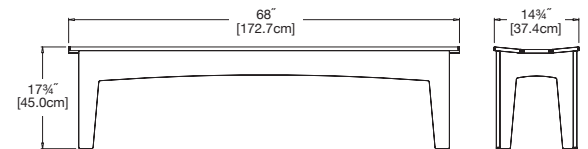

shipping dimensions: 70" x 4" x 18"
shipping weight: 68 lbs (26.3kg)