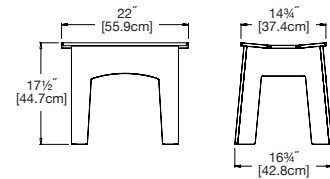

bench 22

SKU: AL-B22-(color code)

dimensions:

width: 22" (55.9cm)
depth: 16.75" (42.8cm)
height: 17.5" (44.7cm)

weight:

17 lbs (7.7kg)

use with:

any table to seat one

shipping dimensions: 24" x 18" x 4"
shipping weight: 20 lbs (9.1kg)

bench 47

SKU: AL-B47-(color code)

dimensions:

width: 47" (119.4cm)
depth: 16.75" (42.8cm)
height: 17.5" (44.7cm)

weight:

36 lbs (16.3kg)

use with:

Table 62 to seat two

shipping dimensions: 48" x 18" x 4"
shipping weight: 41 lbs (18.6kg)

bench 58

SKU: AL-B58-(color code)

dimensions:

width: 58" (147.3cm)
depth: 16.75" (42.8cm)
height: 17.5" (44.7cm)

weight:

width: 81" (205.7cm)
depth: 14.75" (37.4cm)
height: 17.75" (45.0cm)

weight:

69 lbs (31.3kg)

use with:

Table 95 to seat five

shipping dimensions: Pallet
shipping weight: 78 lbs (35.4kg)