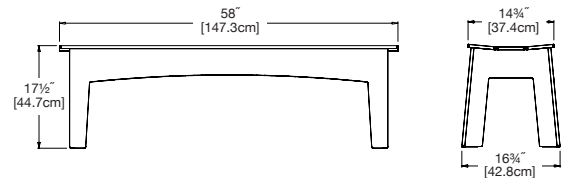

shipping dimensions: 24" x 18" x 4"
shipping weight: 20 lbs (9.1kg)

bench 47

SKU: AL-B47-(color code)

dimensions:

width: 47" (119.4cm)
depth: 16.75" (42.8cm)
height: 17.5" (44.7cm)

weight:

36 lbs (16.3kg)

use with:

Table 62 to seat two

shipping dimensions: 48" x 18" x 4"
shipping weight: 41 lbs (18.6kg)

bench 58

SKU: AL-B58-(color code)

dimensions:

width: 58" (147.3cm)
depth: 16.75" (42.8cm)
height: 17.5" (44.7cm)

weight:

46 lbs (20.8kg)

use with:

Table 72 to seat three

shipping dimensions: 58" x 18" x 4"
shipping weight: 46 lbs (20.9kg)

bench 68

SKU: AL-B68-(color code)

dimensions:

width: 68" (172.7cm)
depth: 14.75" (37.4cm)
height: 17.75" (45.0cm)

width: 81" (205.7cm)
depth: 14.75" (37.4cm)
height: 17.75" (45.0cm)

weight:

69 lbs (31.3kg)

use with:

Table 95 to seat five

shipping dimensions: Pallet
shipping weight: 78 lbs (35.4kg)