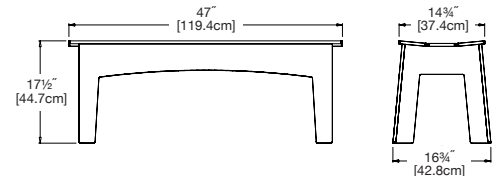

bench 22

SKU: AL-B22-(color code)

dimensions:

width: 22" (55.9cm)
depth: 16.75" (42.8cm)
height: 17.5" (44.7cm)

weight:

17 lbs (7.7kg)

use with:

any table to seat one

shipping dimensions: 24" x 18" x 4"
shipping weight: 20 lbs (9.1kg)

bench 47

SKU: AL-B47-(color code)

dimensions:

width: 47" (119.4cm)
depth: 16.75" (42.8cm)
height: 17.5" (44.7cm)

weight:

36 lbs (16.3kg)

use with:

Table 62 to seat two

shipping dimensions: 48" x 18" x 4"
shipping weight: 41 lbs (18.6kg)

bench 58

SKU: AL-B58-(color code)

dimensions:

width: 58" (147.3cm)
depth: 16.75" (42.8cm)
height: 17.5" (44.7cm)

weight:

46 lbs (20.8kg)

use with:

Table 72 to seat three

shipping dimensions: 58" x 18" x 4"
shipping weight: 46 lbs (20.9kg)

bench 68

SKU: AL-B68-(color code)

dimensions:

width: 68" (172.7cm)
depth: 14.75" (37.4cm)
height: 17.75" (45.0cm)