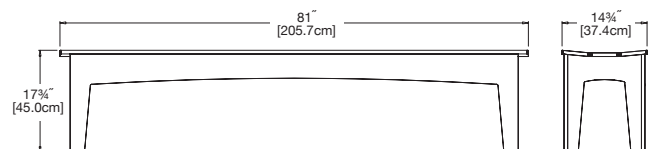

Table 62 to seat two

shipping dimensions: 48" x 18" x 4"
shipping weight: 41 lbs (18.6kg)

bench 58

SKU: AL-B58-(color code)

dimensions:

width: 58" (147.3cm)
depth: 16.75" (42.8cm)
height: 17.5" (44.7cm)

weight:

46 lbs (20.8kg)

use with:

Table 72 to seat three

shipping dimensions: 58" x 18" x 4"
shipping weight: 46 lbs (20.9kg)

bench 68

SKU: AL-B68-(color code)

dimensions:

width: 68" (172.7cm)
depth: 14.75" (37.4cm)
height: 17.75" (45.0cm)

weight:

50 lbs (22.7kg)

use with:

Table 82 to seat four

shipping dimensions: 70" x 4" x 18"
shipping weight: 68 lbs (26.3kg)

bench 81

SKU: AL-B81-(color code)

dimensions:

width: 81" (205.7cm)
depth: 14.75" (37.4cm)
height: 17.75" (45.0cm)

weight:

69 lbs (31.3kg)

use with:

Table 95 to seat five

shipping dimensions: Pallet
shipping weight: 78 lbs (35.4kg)