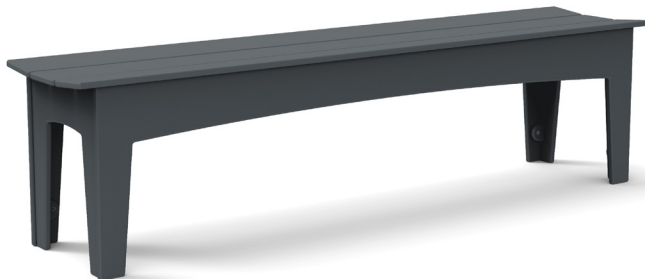

bench 22

black: color code BL

cloud: color code CW

bench 47 & 58

leaf: color code LG

apple: color code AR

bench 68 & 81

charcoal: color code CG

bench 22

SKU: AL-B22-(color code)

dimensions:

width: 22" (55.9cm)
depth: 16.75" (42.8cm)
height: 17.5" (44.7cm)

weight:

17 lbs (7.7kg)

use with:

any table to seat one

Table 62 to seat two

shipping dimensions: 48" x 18" x 4"
shipping weight: 41 lbs (18.6kg)

bench 58

SKU: AL-B58-(color code)

dimensions:

width: 58" (147.3cm)
depth: 16.75" (42.8cm)
height: 17.5" (44.7cm)

weight:

46 lbs (20.8kg)

use with:

Table 72 to seat three

shipping dimensions: 58" x 18" x 4"
shipping weight: 46 lbs (20.9kg)

bench 68

SKU: AL-B68-(color code)

dimensions:

width: 68" (172.7cm)
depth: 14.75" (37.4cm)
height: 17.75" (45.0cm)