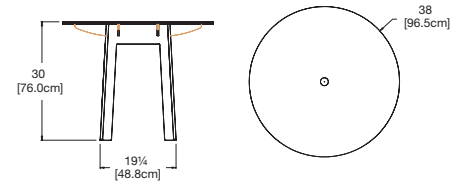

**SKU:** FA-RT38-(color code)

**dimensions:**  
width: 38" (96.5cm)  
depth: 38" (96.5cm)  
height: 30" (76.0cm)

**weight:**  
48.5 lbs (22.0kg)

**use with:**  
fresh air bench 18

**388**  
reclaimed  
milk jugs

**shipping dimensions:** 48" x 6" x 39"  
**shipping weight:** 64.5 lbs (29.3kg)

round table 60

seats 6

**SKU:** FA-RT60-(color code)

**dimensions:**  
width: 60" (152.4cm)  
depth: 60" (152.4cm)  
height: 30" (76.0cm)