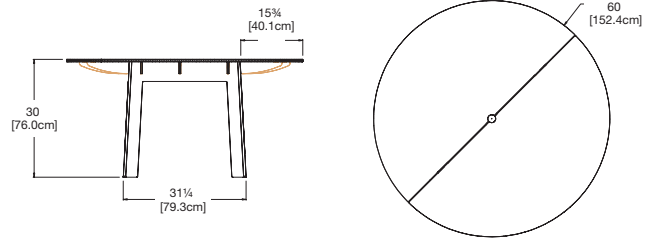

**SKU:** FA-RT38-(color code)

**dimensions:**  
width: 38" (96.5cm)  
depth: 38" (96.5cm)  
height: 30" (76.0cm)

**weight:**  
48.5 lbs (22.0kg)

**use with:**  
fresh air bench 18

**388**  
reclaimed  
milk jugs

**shipping dimensions:** 48" x 6" x 39"  
**shipping weight:** 64.5 lbs (29.3kg)

round table 60

seats 6

**SKU:** FA-RT60-(color code)

**dimensions:**  
width: 60" (152.4cm)  
depth: 60" (152.4cm)  
height: 30" (76.0cm)

**weight:**  
103 lbs (46.7kg)

**use with:**  
fresh air bench 18

**824**  
reclaimed  
milk jugs

**shipping dimensions:** Pallet

table 62

seats 6

**SKU:** FA-T62-(color code)

**dimensions:**  
width: 62" (157.5cm)  
depth: 30" (76.2cm)  
height: 31.5" (79.8cm)