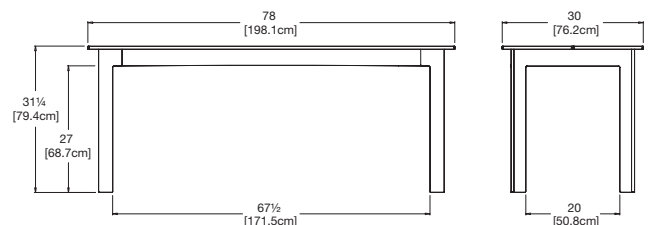

seats 8

SKU: FA-T72-(color code)

dimensions:
width: 78" (198.1cm)
depth: 30" (76.2cm)
height: 31.25" (79.4cm)

weight:
95 lbs (43.1kg)

use with:
fresh air bench 65

760
reclaimed
milk jugs