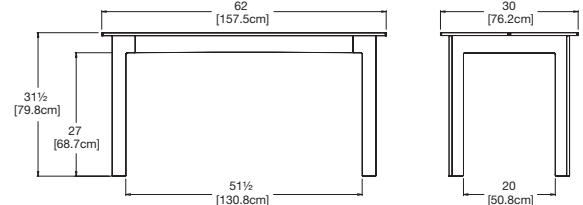

**SKU:** FA-RT38-(color code)

**dimensions:**  
width: 38" (96.5cm)  
depth: 38" (96.5cm)  
height: 30" (76.0cm)

**weight:**  
48.5 lbs (22.0kg)

**use with:**  
fresh air bench 18

**388**  
reclaimed  
milk jugs

**shipping dimensions:** 48" x 6" x 39"  
**shipping weight:** 64.5 lbs (29.3kg)

round table 60

seats 6

**SKU:** FA-RT60-(color code)

**dimensions:**  
width: 60" (152.4cm)  
depth: 60" (152.4cm)  
height: 30" (76.0cm)

**weight:**  
103 lbs (46.7kg)

**use with:**  
fresh air bench 18

**824**  
reclaimed  
milk jugs

**shipping dimensions:** Pallet

table 62

seats 6

**SKU:** FA-T62-(color code)

**dimensions:**  
width: 62" (157.5cm)  
depth: 30" (76.2cm)  
height: 31.5" (79.8cm)

**weight:**  
83 lbs (37.6kg)

**use with:**  
fresh air bench 48

**664**  
reclaimed  
milk jugs

**shipping dimensions:** Pallet

table 78

seats 8

**SKU:** FA-T72-(color code)

**dimensions:**  
width: 78" (198.1cm)  
depth: 30" (76.2cm)  
height: 31.25" (79.4cm)