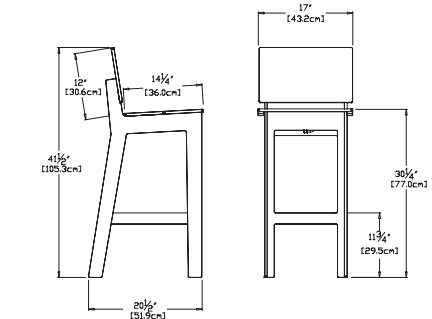

product details: see backside

shipped knocked down
some assembly required

counter stool

SKU: FA-CS-(color code)

dimensions:
width: 17" (43.2cm)
depth: 19.5" (49.5cm)
height: 35.5" (90.0cm)

weight:
20.5 lbs (9.3kg)

use with:
fresh air counter table

164
reclaimed
milk jugs

shipping dimensions: 36" x 24" x 4"
shipping weight: 25 lbs (11.3kg)

counter table 26

SKU: FA-CT26-(color code)

dimensions:
width: 26" (66.0cm)
depth: 26" (66.0cm)
height: 36" (91.3cm)

weight:
35.5 lbs (16.1kg)

use with:
fresh air counter stool

284
reclaimed
milk jugs

shipping dimensions: 28" x 5.5" x 38"
shipping weight: 41.5 lbs (18.8kg)

bar stool

SKU: FA-BS-(color code)

dimensions:
width: 17" (43.2cm)
depth: 20.5" (52.1cm)
height: 41.5" (105.3cm)

weight:
22 lbs (10.0kg)

use with:
fresh air bar table

176
reclaimed
milk jugs

shipping dimensions: 36" x 24" x 4"
shipping weight: 26 lbs (11.8kg)

bar table 26

SKU: FA-BT26-(color code)

dimensions:
width: 26" (66.0cm)
depth: 26" (66.0cm)
height: 42" (106.5cm)