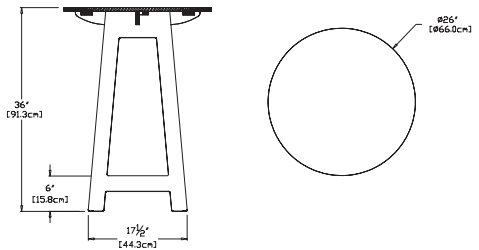

product details: see backside

shipped knocked down
some assembly required

counter stool

SKU: FA-CS-(color code)

dimensions:
width: 17" (43.2cm)
depth: 19.5" (49.5cm)
height: 35.5" (90.0cm)

weight:
20.5 lbs (9.3kg)

use with:
fresh air counter table

164
reclaimed
milk jugs

shipping dimensions: 36" x 24" x 4"
shipping weight: 25 lbs (11.3kg)

counter table 26

SKU: FA-CT26-(color code)

dimensions:
width: 26" (66.0cm)
depth: 26" (66.0cm)
height: 36" (91.3cm)

weight:
35.5 lbs (16.1kg)

use with:
fresh air counter stool

284
reclaimed
milk jugs

shipping dimensions: 28" x 5.5" x 38"
shipping weight: 41.5 lbs (18.8kg)

bar stool

SKU: FA-BS-(color code)

dimensions:
width: 17" (43.2cm)
depth: 20.5" (52.1cm)
height: 41.5" (105.3cm)

weight:
22 lbs (10.0kg)

use with:
fresh air bar table

176
reclaimed
milk jugs

shipping dimensions: 36" x 24" x 4"
shipping weight: 26 lbs (11.8kg)

bar table 26

SKU: FA-BT26-(color code)

dimensions:
width: 26" (66.0cm)
depth: 26" (66.0cm)
height: 42" (106.5cm)