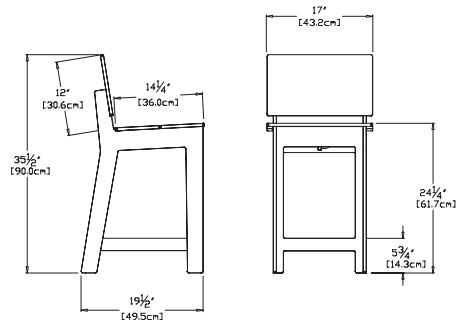

product details: see backside

shipped knocked down
some assembly required

counter stool

SKU: FA-CS-(color code)

dimensions:
width: 17" (43.2cm)
depth: 19.5" (49.5cm)
height: 35.5" (90.0cm)

weight:
20.5 lbs (9.3kg)

use with:
fresh air counter table

164
reclaimed
milk jugs

shipping dimensions: 36" x 24" x 4"
shipping weight: 25 lbs (11.3kg)

counter table 26

SKU: FA-CT26-(color code)

dimensions:
width: 26" (66.0cm)
depth: 26" (66.0cm)
height: 36" (91.3cm)

weight:
35.5 lbs (16.1kg)

use with:
fresh air counter stool

284
reclaimed
milk jugs

shipping dimensions: 28" x 5.5" x 38"
shipping weight: 41.5 lbs (18.8kg)

bar stool

SKU: FA-BS-(color code)

dimensions:
width: 17" (43.2cm)
depth: 20.5" (52.1cm)
height: 41.5" (105.3cm)

weight:
22 lbs (10.0kg)

use with:
fresh air bar table

176
reclaimed
milk jugs

shipping dimensions: 36" x 24" x 4"
shipping weight: 26 lbs (11.8kg)

bar table 26

SKU: FA-BT26-(color code)

dimensions:
width: 26" (66.0cm)
depth: 26" (66.0cm)
height: 42" (106.5cm)