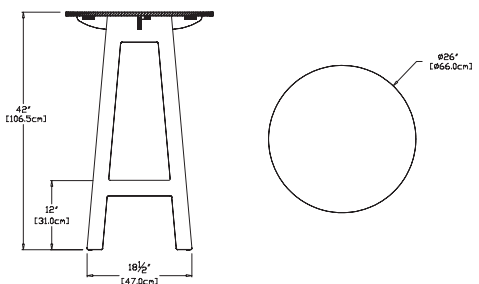

product details: see backside

shipped knocked down
some assembly required

counter stool

SKU: FA-CS-(color code)

dimensions:
width: 17" (43.2cm)
depth: 19.5" (49.5cm)
height: 35.5" (90.0cm)

weight:
20.5 lbs (9.3kg)

weight:
35.5 lbs (16.1kg)

use with:
fresh air counter stool

284
reclaimed
milk jugs

shipping dimensions: 28" x 5.5" x 38"
shipping weight: 41.5 lbs (18.8kg)

bar stool

SKU: FA-BS-(color code)

dimensions:
width: 17" (43.2cm)
depth: 20.5" (52.1cm)
height: 41.5" (105.3cm)

weight:
22 lbs (10.0kg)

use with:
fresh air bar table

176
reclaimed
milk jugs

shipping dimensions: 36" x 24" x 4"
shipping weight: 26 lbs (11.8kg)

bar table 26

SKU: FA-BT26-(color code)

dimensions:
width: 26" (66.0cm)
depth: 26" (66.0cm)
height: 42" (106.5cm)

weight:
38.5 lbs (17.5kg)

use with:
fresh air bar stool

308
reclaimed
milk jugs

shipping dimensions: 28" x 4" x 42"
shipping weight: 45 lbs (20.4kg)