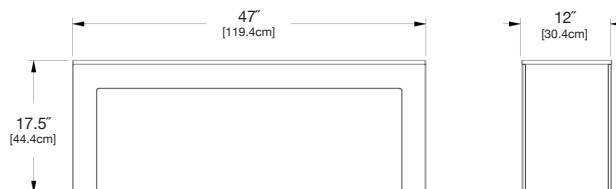

slope

SKU: LL-TS-BN-STR47-(color code)

dimensions:

width: 47" (119.4cm)
depth: 12" (30.4cm)
height: 17.4" (44.3cm)

weight:

27 lbs (12.2kg)

use with:

standard tessellate planters
& tessellate jut planters

shipping dimensions: 18.5" × 4.5" × 49"
shipping weight: 35 lbs (15.9kg)

wedge

SKU: LL-TS--BN-WDG47-(color code)

dimensions:

width: 47.1" (119.7cm)
depth: 12" (30.4cm)
height: 17.4" (44.3cm)

weight:

31 lbs (14.1kg)

use with:

tessellate standard planters

shipping dimensions: 18.5" × 4.5" × 49"
shipping weight: 37 lbs (16.8kg)

straight

SKU: LL-TS-BN-STR47-(color code)

dimensions:

width: 47" (119.4cm)
depth: 12" (30.4cm)
height: 17.5" (44.4cm)

weight:

29 lbs (13.1kg)

use with:

flora collection planters

shipping dimensions: 18.5" × 4.5" × 49"
shipping weight: 35 lbs (15.9kg)