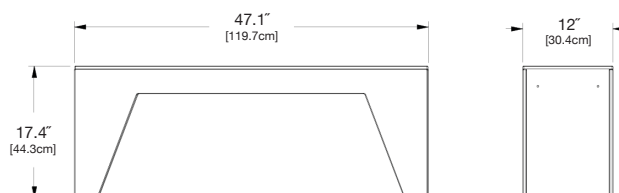

slope

SKU: LL-TS-BN-STR47-(color code)

dimensions:

width: 47" (119.4cm)
depth: 12" (30.4cm)
height: 17.4" (44.3cm)

weight:

27 lbs (12.2kg)

use with:

standard tessellate planters
& tessellate jut planters

shipping dimensions: 18.5" × 4.5" × 49"
shipping weight: 35 lbs (15.9kg)

wedge

SKU: LL-TS--BN-WDG47-(color code)

dimensions:

width: 47.1" (119.7cm)
depth: 12" (30.4cm)
height: 17.4" (44.3cm)

weight:

31 lbs (14.1kg)

use with:

tessellate standard planters

shipping dimensions: 18.5" × 4.5" × 49"
shipping weight: 37 lbs (16.8kg)

straight

SKU: LL-TS-BN-STR47-(color code)

dimensions:

width: 47" (119.4cm)
depth: 12" (30.4cm)
height: 17.5" (44.4cm)

weight:

29 lbs (13.1kg)

use with:

flora collection planters

shipping dimensions: 18.5" × 4.5" × 49"
shipping weight: 35 lbs (15.9kg)