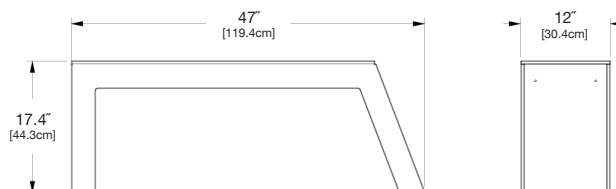

slope

SKU: LL-TS-BN-STR47-(color code)

dimensions:

width: 47" (119.4cm)
depth: 12" (30.4cm)
height: 17.4" (44.3cm)

weight:

27 lbs (12.2kg)

use with:

standard tessellate planters
& tessellate jut planters

shipping dimensions: 18.5" × 4.5" × 49"
shipping weight: 35 lbs (15.9kg)

wedge

SKU: LL-TS--BN-WDG47-(color code)

dimensions:

width: 47.1" (119.7cm)
depth: 12" (30.4cm)
height: 17.4" (44.3cm)

weight:

31 lbs (14.1kg)

use with:

tessellate standard planters

shipping dimensions: 18.5" × 4.5" × 49"
shipping weight: 37 lbs (16.8kg)

straight

SKU: LL-TS-BN-STR47-(color code)

dimensions:

width: 47" (119.4cm)
depth: 12" (30.4cm)
height: 17.5" (44.4cm)

weight:

29 lbs (13.1kg)

use with:

flora collection planters

shipping dimensions: 18.5" × 4.5" × 49"
shipping weight: 35 lbs (15.9kg)