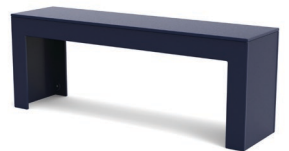

slope

wedge

straight

black: color code BL

cloud: color code CW

leaf: color code LG

apple red: color code AR

driftwood: color code DW

navy blue: color code NB

charcoal: color code CG

use with:
tessellate
planters

collection:
tessellate

material:
HDPE

shipped knocked down
some assembly required

sky: color code SB

sunset: color code OR

slope

SKU: LL-TS-BN-STR47-(color code)

dimensions:

width: 47" (119.4cm)
depth: 12" (30.4cm)
height: 17.4" (44.3cm)

weight:

27 lbs (12.2kg)

use with:

standard tessellate planters
& tessellate jut planters

shipping dimensions: 18.5" × 4.5" × 49"
shipping weight: 35 lbs (15.9kg)

wedge

SKU: LL-TS--BN-WDG47-(color code)

dimensions:

width: 47.1" (119.7cm)
depth: 12" (30.4cm)
height: 17.4" (44.3cm)

weight:

31 lbs (14.1kg)