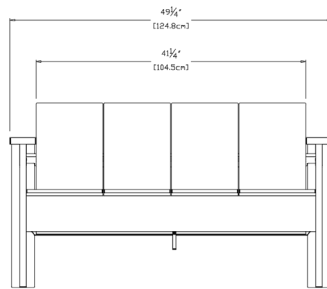

driftwood: HN-H2S-DW