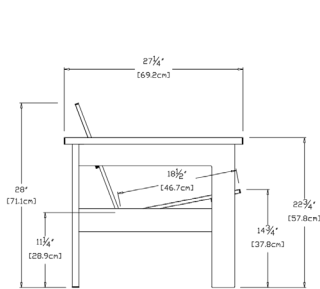

driftwood: HN-H2S-DW