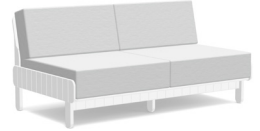

charcoal:
SS-LS-(cushion code)-CG

black:
SS-LS-(cushion code)-BL

cloud:
SS-LS-(cushion code)-CW

leaf:
SS-LS-(cushion code)-LG

apple red:
SS-LS-(cushion code)-AR

cushion codes:

regatta: 5493

silver: 40433

flax: 5492

petal: 40431

charcoal: 40483

navy: 5493

driftwood:
SS-LS-(cushion code)-DW

navy blue:
SS-LS-(cushion code)-NB

collection: sunnyside

material: 100% recycled HDPE

dimensions: width: 61.25" (155.6cm)
depth: 33.5" (85.0cm)
height: 30.5" (77.3cm)

weight:

pairs well with sunnyside ottoman.

shipping: Pallet

ships fully assembled

sky:
SS-LS-(cushion code)-SB

sunset:
SS-LS-(cushion code)-OR