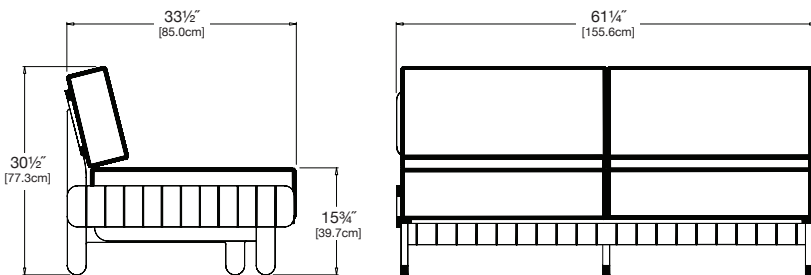

driftwood:
SS-LS-(cushion code)-DW

collection: sunnyside

material: 100% recycled HDPE

dimensions: width: 61.25" (155.6cm)
depth: 33.5" (85.0cm)
height: 30.5" (77.3cm)

weight:

pairs well with sunnyside ottoman.

shipping: Pallet

ships fully assembled

sky:
SS-LS-(cushion code)-SB