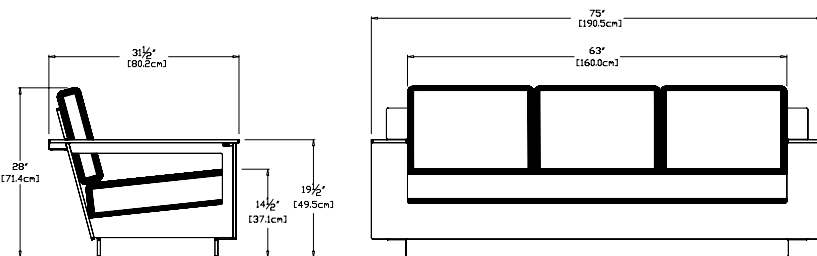

collection: nisswa

material: High Density Poly Ethylene (HDPE) and Sunbrella Fabric

dimensions: width: 75" (190.5cm)
depth: 31.5" (80.2cm)
height: 28" (71.4cm)

weight: 106 lbs (48.2kg)

pairs well with an ottoman.

shipping: Pallet

ships fully assembled

sky:
NC-S-(cushion code)-SB