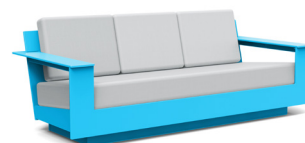

material: High Density Poly Ethylene (HDPE) and Sunbrella Fabric

dimensions: width: 75" (190.5cm)
depth: 31.5" (80.2cm)
height: 28" (71.4cm)

weight: 106 lbs (48.2kg)

pairs well with an ottoman.

shipping: Pallet

ships fully assembled

sky:
NC-S-(cushion code)-SB

sunset:
NC-S-(cushion code)-OR