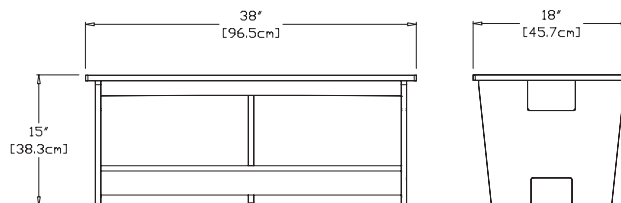

flat pack shipped
some assembly required

sky: color code SB

sunset: color code OR

bolinas cocktail table

SKU: SA-BCT(color code)

dimensions:
width: 72" (182.9cm)
depth: 24" (61.0cm)
height: 12" (30.5cm)

weight:
45 lbs (20.2kg)

collection:
satellite

shipping dimensions: 25" × 5.5" × 73"
shipping weight: 49 lbs (22.2kg)

rapson cocktail table

SKU: RR-CT(color code)

dimensions:
width: 33.25" (84.3cm)
depth: 31.25" (79.4cm)
height: 13.25" (34.0cm)

weight:
27.5 lbs (12.5kg)

collection:
ralph rapson

shipping dimensions: 24" × 4" × 48"
shipping weight: 48 lbs (21.8kg)

go coffee table

SKU: GO-CT(color code)

dimensions:
width: 38" (96.5cm)
depth: 18" (45.7cm)
height: 15" (38.3cm)

weight:
57 lbs (25.9kg)

collection:
go

shipping dimensions: 18" × 4" × 48"
shipping weight: 62 lbs (28.1kg)