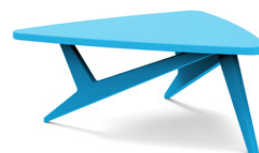

bolinas cocktail table

black: color code BL

cloud: color code CW

rapson cocktail table

leaf: color code LG

apple: color code AR

go coffee table

driftwood: color code DW

navy blue: color code NB

charcoal: color code CG

also available: side tables

collection:

satellite

material:

100% recycled
HDPE

product details: see backside

flat pack shipped
some assembly required

sky: color code SB

sunset: color code OR

bolinas cocktail table

SKU: SA-BCT(color code)

dimensions:
width: 72" (182.9cm)
depth: 24" (61.0cm)
height: 12" (30.5cm)

weight:
45 lbs (20.2kg)

collection:
satellite

shipping dimensions: 25" × 5.5" × 73"
shipping weight: 49 lbs (22.2kg)

rapson cocktail table

SKU: RR-CT(color code)

dimensions:
width: 33.25" (84.3cm)
depth: 31.25" (79.4cm)
height: 13.25" (34.0cm)