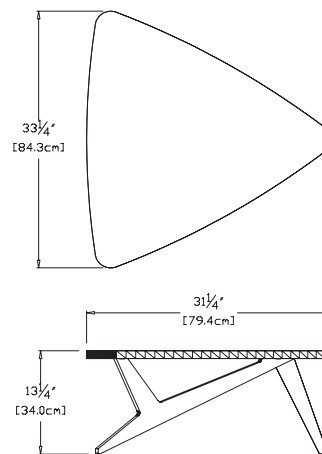

flat pack shipped
some assembly required

sky: color code SB

sunset: color code OR

bolinas cocktail table

SKU: SA-BCT(color code)

dimensions:
width: 72" (182.9cm)
depth: 24" (61.0cm)
height: 12" (30.5cm)

weight:
45 lbs (20.2kg)

collection:
satellite

shipping dimensions: 25" × 5.5" × 73"
shipping weight: 49 lbs (22.2kg)

rapson cocktail table

SKU: RR-CT(color code)

dimensions:
width: 33.25" (84.3cm)
depth: 31.25" (79.4cm)
height: 13.25" (34.0cm)

weight:
27.5 lbs (12.5kg)

collection:
ralph rapson

shipping dimensions: 24" × 4" × 48"
shipping weight: 48 lbs (21.8kg)

go coffee table

SKU: GO-CT(color code)

dimensions:
width: 38" (96.5cm)
depth: 18" (45.7cm)
height: 15" (38.3cm)

weight:
57 lbs (25.9kg)

collection:
go

shipping dimensions: 18" × 4" × 48"
shipping weight: 62 lbs (28.1kg)