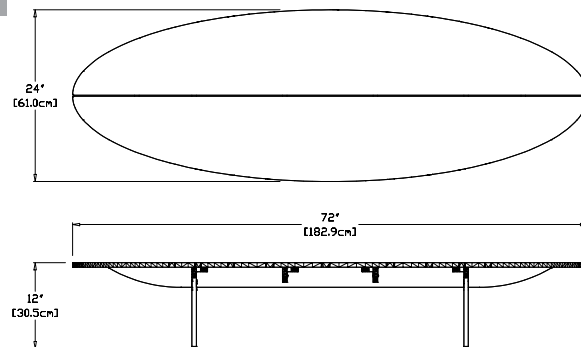

flat pack shipped
some assembly required

sky: color code SB

sunset: color code OR

bolinas cocktail table

SKU: SA-BCT(color code)

dimensions:
width: 72" (182.9cm)
depth: 24" (61.0cm)
height: 12" (30.5cm)

weight:
45 lbs (20.2kg)

collection:
satellite

shipping dimensions: 25" × 5.5" × 73"
shipping weight: 49 lbs (22.2kg)

rapson cocktail table

SKU: RR-CT(color code)

dimensions:
width: 33.25" (84.3cm)
depth: 31.25" (79.4cm)
height: 13.25" (34.0cm)

weight:
27.5 lbs (12.5kg)

collection:
ralph rapson

shipping dimensions: 24" × 4" × 48"
shipping weight: 48 lbs (21.8kg)

go coffee table

SKU: GO-CT(color code)

dimensions:
width: 38" (96.5cm)
depth: 18" (45.7cm)
height: 15" (38.3cm)

weight:
57 lbs (25.9kg)

collection:
go

shipping dimensions: 18" × 4" × 48"
shipping weight: 62 lbs (28.1kg)