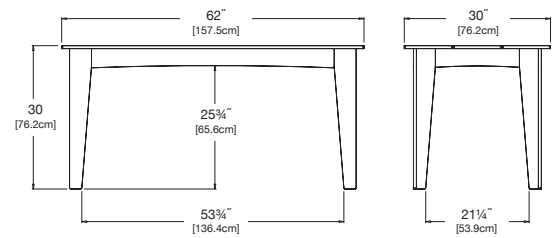

dimensions:
width: 62" (157.5cm)
depth: 30" (76.2cm)
height: 30" (76.2cm)

weight:
73 lbs (33.1kg)

use with:
alfresco bench 47

seats 6

shipping dimensions: 13" x 6" x 63"
shipping weight: 92 lbs (41.7kg)

table 72

SKU: AL-T72-(color code)

dimensions:
width: 72" (182.9cm)
depth: 30" (76.2cm)
height: 30" (76.2cm)

weight:
85 lbs (38.6kg)

use with:
alfresco bench 58

seats 8

shipping dimensions: Pallet

table 82

SKU: AL-T82-(color code)

dimensions:
width: 82" (208.3cm)
depth: 36" (91.4cm)
height: 30" (76.2cm)

weight:
133 lbs (60.3kg)

use with:
alfresco bench 68

seats 10

shipping dimensions: Pallet

table 95

SKU: AL-T95-(color code)

dimensions:
width: 95" (241.3cm)
depth: 36" (91.4cm)
height: 30" (76.2cm)