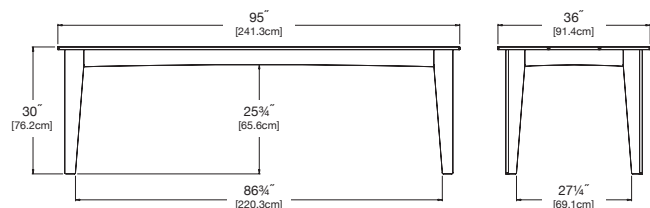

seats 12

shipping dimensions: Pallet