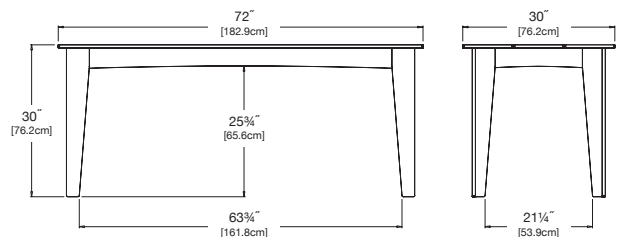

dimensions:
width: 62" (157.5cm)
depth: 30" (76.2cm)
height: 30" (76.2cm)

weight:
73 lbs (33.1kg)

use with:
alfresco bench 47

seats 6

shipping dimensions: 13" x 6" x 63"
shipping weight: 92 lbs (41.7kg)

table 72

SKU: AL-T72-(color code)

dimensions:
width: 72" (182.9cm)
depth: 30" (76.2cm)
height: 30" (76.2cm)

weight:
85 lbs (38.6kg)

use with:
alfresco bench 58

seats 8

shipping dimensions: Pallet

table 82

SKU: AL-T82-(color code)

dimensions:
width: 82" (208.3cm)
depth: 36" (91.4cm)
height: 30" (76.2cm)

weight:
133 lbs (60.3kg)

use with:
alfresco bench 68

seats 10

shipping dimensions: Pallet

table 95

SKU: AL-T95-(color code)

dimensions:
width: 95" (241.3cm)
depth: 36" (91.4cm)
height: 30" (76.2cm)