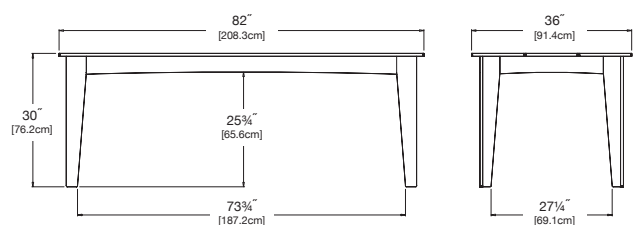

dimensions:
width: 62" (157.5cm)
depth: 30" (76.2cm)
height: 30" (76.2cm)

weight:
73 lbs (33.1kg)

use with:
alfresco bench 47

seats 6

shipping dimensions: 13" x 6" x 63"
shipping weight: 92 lbs (41.7kg)

table 72

SKU: AL-T72-(color code)

dimensions:
width: 72" (182.9cm)
depth: 30" (76.2cm)
height: 30" (76.2cm)

weight:
85 lbs (38.6kg)

use with:
alfresco bench 58

seats 8

shipping dimensions: Pallet

table 82

SKU: AL-T82-(color code)

dimensions:
width: 82" (208.3cm)
depth: 36" (91.4cm)
height: 30" (76.2cm)

weight:
133 lbs (60.3kg)

use with:
alfresco bench 68

seats 10

shipping dimensions: Pallet

table 95

SKU: AL-T95-(color code)

dimensions:
width: 95" (241.3cm)
depth: 36" (91.4cm)
height: 30" (76.2cm)